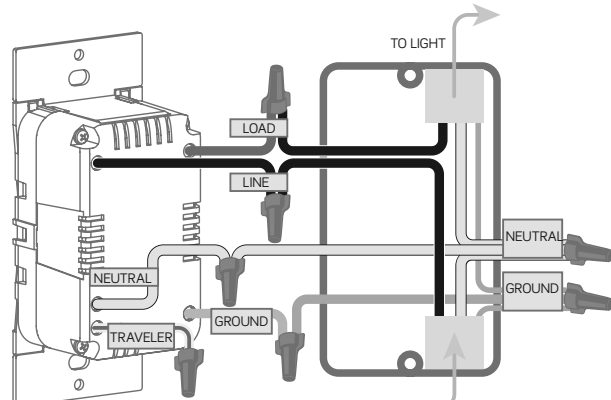

RATINGS

- General Use – 120VAC, 50/60Hz
- LED/CFL – 300W
- Incandescent – 600W
- MLV – 600VA

NETWORK

- Wi-Fi – 802.11 a/b/g/n @ 2.4GHz
- Security – WPA, WPA2, WPA3, or open
- Bluetooth – v5.0

WARRANTY INFORMATION

- Two-Year Limited Warranty

AGENCY STANDARDS AND COMPLIANCE

- Complies with UL 1472, CSA C22.2 No. 184-15
- CSA Listed for USA and Canada
- NOM Certified
- Wi-Fi CERTIFIED™
- Complies with FCC Part 15, Class B

SINGLE POLE WIRING DIAGRAM

For 3-way/multi-location control please refer to the companion device's Getting Started Guide

ORDERING INFORMATION

DESCRIPTION	CAT. NO.
600 Watt Dimmer (2nd Gen), Wi-Fi CERTIFIED	D26HD
Anywhere Dimmer Companion (No wiring required)	DAWDC
Anywhere Switch Companion (No wiring required)	DASDC
Wired Switch Companion for Multi-Location Switching	DD0SR-1
Wired Switch Companion for Multi-Location Control with LED Locator	DD0SR-DLZ
Wired Dimmer Companion for Multi-Location Dimming	DD00R-DLZ
Dimmer Color Change Kit, Black	DDKIT-00E
Dimmer Color Change Kit, Gray	DDKIT-00G
Dimmer Color Change Kit, Brown	DDKIT-00B
Dimmer Color Change Kit, Ivory	DDKIT-00I
Dimmer Color Change Kit, White	DDKIT-00W
Dimmer Color Change Kit, Light Almond	DDKIT-00T

Leviton Manufacturing Co., Inc. Global Headquarters

201 N. Service Rd. Melville, NY 11747-3138 Tech Line: 1-800-824-3005 Fax: 1-800-832-9538

Visit our Website at: www.leviton.com/decorasmart

©2021 Leviton Manufacturing Co., Inc. All rights reserved. Subject to change without notice.

SAT-10130
REV FEB 2021