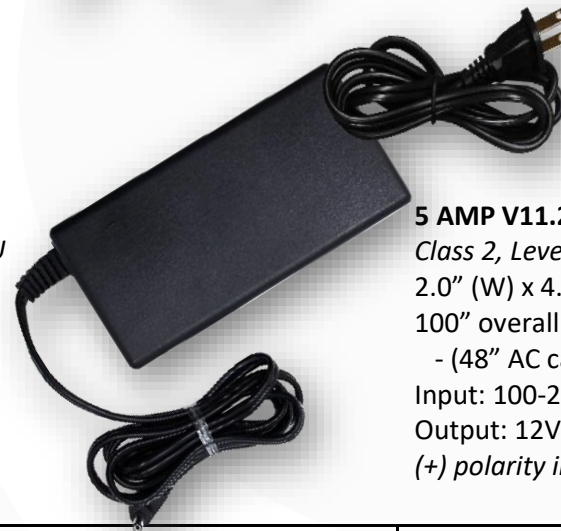

inspired LED

12VDC Class 2 Plug-In Power Supplies

Inspired LED's 12VDC Class 2 **Plug-in Power Supplies** are a simple, hassle-free way to power low voltage LEDs. Featuring our standard 3.5mm x 1.3 mm output plugs, these power supplies combine easily with Inspired LED products to create the perfect plug-and-play LED system for your home or business!

1 AMP Trimag (SKU# 3752)
 Class 2, Level VI, UL Listed E139777 3KZS
 1.6" (W) x 2.3" (H) x 1.3" (D)
 72" standard cable
 Input: 100-120 VAC, 50/60HZ, 0.3 AMP
 Output: 12VDC, 1 AMP
 (+) polarity indicated by white writing

3.8 AMP GME (SKU# 4842)
 Class 2, Level VI, UL Listed E241618 85WU
 1.8" (W) x 3.8" (H) x 1.5" (D)
 72" standard cable
 Input: 100-240 VAC, 50/60HZ, 1.2 AMP
 Output: 12VDC, 3.8 AMP
 (+) polarity indicated by ribs

Power Requirements*	Maximum Length of Flex Strip Lighting				Max Pro Series Panels		Max Designer Series Panels	
	Normal Bright	Super Bright	Ultra Bright	Mega Bright	21-LED	42-LED	10"	18"
1 Amp (12 Watt)	154.5" (9.75 Watt)	75" (9.75 Watt)	42" (9.75 Watt)	39" (9.75 Watt)	6 panels	3 panels	6 panels	3 panels
2 Amp (24 Watt)	312" (19.5 Watt)	150" (19.5 Watt)	85" (19.5 Watt)	78" (19.5 Watt)	12 Panels	6 Panels	12 Panels	6 Panels
3.8 Amp (45.6 Watt)	582" (36.5 Watt)	282" (36.5 Watt)	159" (36.5 Watt)	146.5" (36.5 Watt)	24 panels	12 panels	24 panels	12 panels
5 Amp (60 Watt)	768" (48 Watt)	372" (48 Watt)	210" (48 Watt)	192" (48 Watt)	32 panels	16 panels	32 panels	16 panels