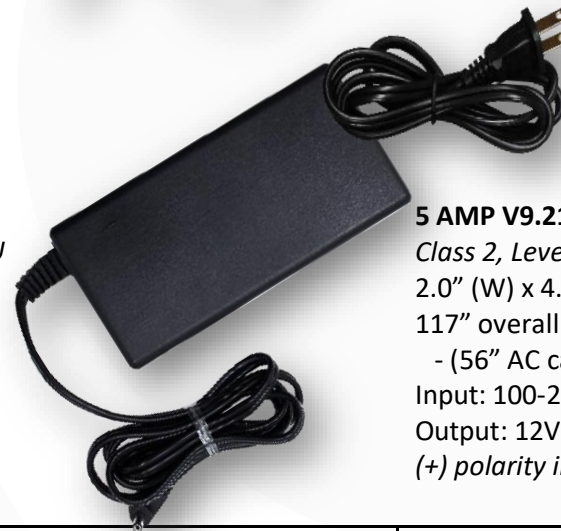

inspired LED

12VDC Class 2 Plug-In Power Supplies

Inspired LED's 12VDC Class 2 **Plug-in Power Supplies** are a simple, hassle-free way to power low voltage LEDs. Featuring our standard 3.5mm x 1.3 mm output plugs, these power supplies combine easily with Inspired LED products to create the perfect plug-and-play LED system for your home or business!

1 AMP Trimag (SKU# 3752)
 Class 2, Level VI, UL Listed E139777 3KZS
 1.6" (W) x 2.3" (H) x 1.3" (D)
 72" standard cable
 Input: 100-120 VAC, 50/60HZ, 0.3 AMP
 Output: 12VDC, 1 AMP
 (+) polarity indicated by white writing

3.8 AMP GME (SKU# 4842)
 Class 2, Level VI, UL Listed E241618 85WU
 1.8" (W) x 3.8" (H) x 1.5" (D)
 72" standard cable
 Input: 100-240 VAC, 50/60HZ, 1.2 AMP
 Output: 12VDC, 3.8 AMP
 (+) polarity indicated by ribs

Power Requirements*	Maximum Length of Flex Strip Lighting				Max Pro Series Panels		Max Designer Series Panels	
	Normal Bright	Super Bright	Ultra Bright	Mega Bright	21-LED	42-LED	10"	18"
1 Amp (12 Watt)	154.5" (9.75 Watt)	75" (9.75 Watt)	42" (9.75 Watt)	39" (9.75 Watt)	6 panels	3 panels	6 panels	3 panels
2 Amp (24 Watt)	312" (19.5 Watt)	150" (19.5 Watt)	85" (19.5 Watt)	78" (19.5 Watt)	12 Panels	6 Panels	12 Panels	6 Panels
3.8 Amp (45.6 Watt)	582" (36.5 Watt)	282" (36.5 Watt)	159" (36.5 Watt)	146.5" (36.5 Watt)	24 panels	12 panels	24 panels	12 panels
5 Amp (60 Watt)	768" (48 Watt)	372" (48 Watt)	210" (48 Watt)	192" (48 Watt)	32 panels	16 panels	32 panels	16 panels