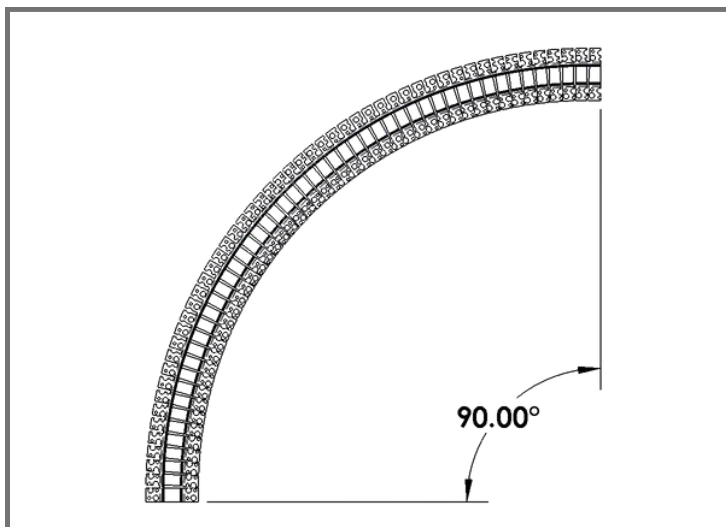

Dimensions:	
Width	2.40"
Length	39.37" (1M)
Height	0.55"
Bendable	No

Compatible With:	
8587	Bendable In-Wall Aluminum (1M)
8589-B	Bendable Frosted Lens
Recommended Flexible LED Strips	12V Ultra Bright 99LED/M
	12V or 24V Mega Bright 120LED/M
	24V High Bright 144 LED/M
	12V or 24V COB

Compatible Tiger Paw Connectors:	
8464	iDea Series 4-Screw
3849	Super Clip
3612	Small White Screw Terminal
3613	Micro-Lock Push-In
3498	Flexible Strip Extender
4938	3.5mm Female Plug-In

inspired LED

Bendable In-Wall Aluminum (1M)

Dimensions:	
Width	2.40"
Length	39.37" (1M)
Height	0.55"
Bendable	Yes

Compatible With:	
8588	Straight In-Wall Aluminum (1M)
8589-B	Bendable Frosted Lens
Recommended Flexible LED Strips	12V Ultra Bright 99LED/M
	12V or 24V Mega Bright 120LED/M
	24V High Bright 144 LED/M
	12V or 24V COB

Dimensions:	
Width	0.92"
Length	Sold in 1M increments up to 60M
Height	0.20"
Bendable	Yes

Compatible With:	
8587	Bendable In-Wall Aluminum (1M)
8588	Straight In-Wall Aluminum (1M)
Recommended Flexible LED Strips	12V Ultra Bright 99LED/M
	12V or 24V Mega Bright 120LED/M
	24V High Bright 144 LED/M
	12V or 24V COB