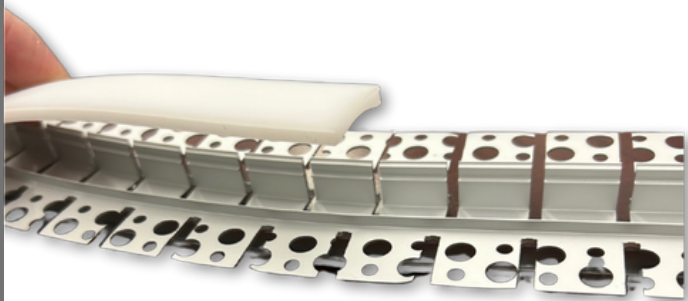

Dimensions:	
Width	2.40"
Length	39.37" (1M)
Height	0.55"
Bendable	Yes

Compatible With:	
8588	Straight In-Wall Aluminum (1M)
8589-B	Bendable Frosted Lens
Recommended Flexible LED Strips	12V Ultra Bright 99LED/M
	12V or 24V Mega Bright 120LED/M
	24V High Bright 144 LED/M
	12V or 24V COB

Compatible Tiger Paw Connectors:	
8464	iDea Series 4-Screw
3849	Super Clip
3612	Small White Screw Terminal
3613	Micro-Lock Push-In
3498	Flexible Strip Extender
4938	3.5mm Female Plug-In

The **Bendable Frosted Lens**, when combined with the straight and bendable in-wall aluminum, offers a seamless lighting solution. Sold by the meter, this lens ensures a continuous beam of light across the entire system. Say goodbye to assembling multiple lenses and concerns about visible seams! The uniform and smooth light output from this lens results in a polished and neat installation. This cutting-edge product will simplify your installations with ease!

Dimensions:	
Width	0.92"
Length	Sold in 1M increments up to 60M
Height	0.20"
Bendable	Yes

Compatible With:	
8587	Bendable In-Wall Aluminum (1M)
8588	Straight In-Wall Aluminum (1M)
Recommended Flexible LED Strips	12V Ultra Bright 99LED/M
	12V or 24V Mega Bright 120LED/M
	24V High Bright 144 LED/M
	12V or 24V COB

Once the in-wall aluminum has been installed, the lens easily pushes into place.

Compatible Tiger Paw Connectors:	
8464	iDea Series 4-Screw
3849	Super Clip
3612	Small White Screw Terminal
3613	Micro-Lock Push-In
3498	Flexible Strip Extender
4938	3.5mm Female Plug-In