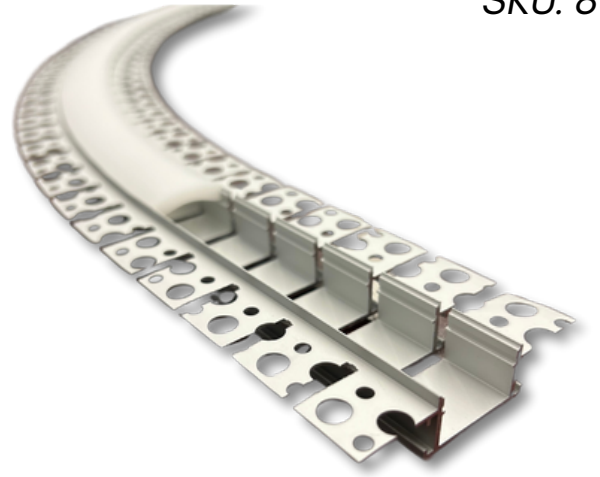

The new **In-Wall Aluminum** system by Inspired LED is crafted for mounting during drywall installation or for crafting custom fixtures. This innovative system enables builders and contractors to produce striking LED lighting embedded within the wall. With a soft-white diffused lens that eradicates hot spots, this in-wall system offers a consistently pure light source ideal for various commercial and residential uses.

Dimensions:	
Width	2.40"
Length	39.37" (1M)
Height	0.55"
Bendable	No

Compatible With:	
8587	Bendable In-Wall Aluminum (1M)
8589-B	Bendable Frosted Lens
Recommended Flexible LED Strips	12V Ultra Bright 99LED/M
	12V or 24V Mega Bright 120LED/M
	24V High Bright 144 LED/M
	12V or 24V COB

SKU: 8587

The **Bendable In-Wall Aluminum** system by Inspired LED is designed for installation within drywall or for creating custom fixtures. This cutting-edge system allows builders and contractors to create stunning LED lighting integrated into walls and easily navigate 90-degree turns. By combining this track with a soft-white diffused lens that eliminates hot spots, along with the straight aluminum components, the design options become limitless.

Dimensions:	
Width	2.40"
Length	39.37" (1M)
Height	0.55"
Bendable	Yes

Compatible With:	
8588	Straight In-Wall Aluminum (1M)
8589-B	Bendable Frosted Lens
Recommended Flexible LED Strips	12V Ultra Bright 99LED/M
	12V or 24V Mega Bright 120LED/M
	24V High Bright 144 LED/M
	12V or 24V COB