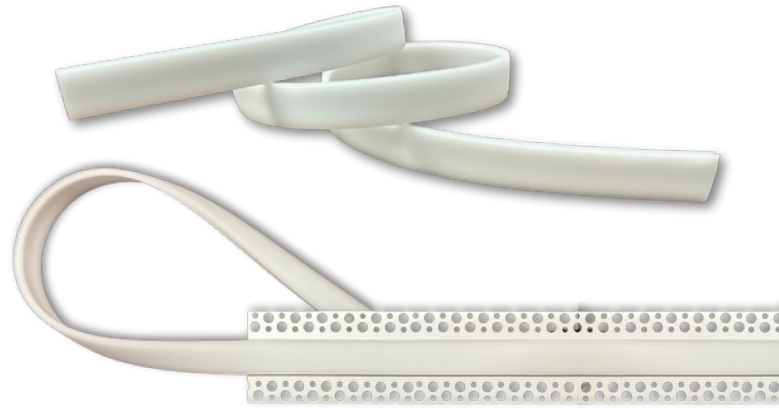

The new **In-Wall Aluminum** system by Inspired LED is crafted for mounting during drywall installation or for crafting custom fixtures. This innovative system enables builders and contractors to produce striking LED lighting embedded within the wall. With a soft-white diffused lens that eradicates hot spots, this in-wall system offers a consistently pure light source ideal for various commercial and residential uses.

SKU: 8587

The **Bendable In-Wall Aluminum** system by Inspired LED is designed for installation within drywall or for creating custom fixtures. This cutting-edge system allows builders and contractors to create stunning LED lighting integrated into walls and easily navigate 90-degree turns. By combining this track with a soft-white diffused lens that eliminates hot spots, along with the straight aluminum components, the design options become limitless.

Dimensions:	
Width	2.40"
Length	39.37" (1M)
Height	0.55"
Bendable	Yes

Compatible With:	
8588	Straight In-Wall Aluminum (1M)
8589-B	Bendable Frosted Lens
Recommended Flexible LED Strips	12V Ultra Bright 99LED/M
	12V or 24V Mega Bright 120LED/M
	24V High Bright 144 LED/M
	12V or 24V COB

Compatible Tiger Paw Connectors:	
8464	iDea Series 4-Screw
3849	Super Clip
3612	Small White Screw Terminal
3613	Micro-Lock Push-In
3498	Flexible Strip Extender
4938	3.5mm Female Plug-In

The **Bendable Frosted Lens**, when combined with the straight and bendable in-wall aluminum, offers a seamless lighting solution. Sold by the meter, this lens ensures a continuous beam of light across the entire system. Say goodbye to assembling multiple lenses and concerns about visible seams! The uniform and smooth light output from this lens results in a polished and neat installation. This cutting-edge product will simplify your installations with ease!