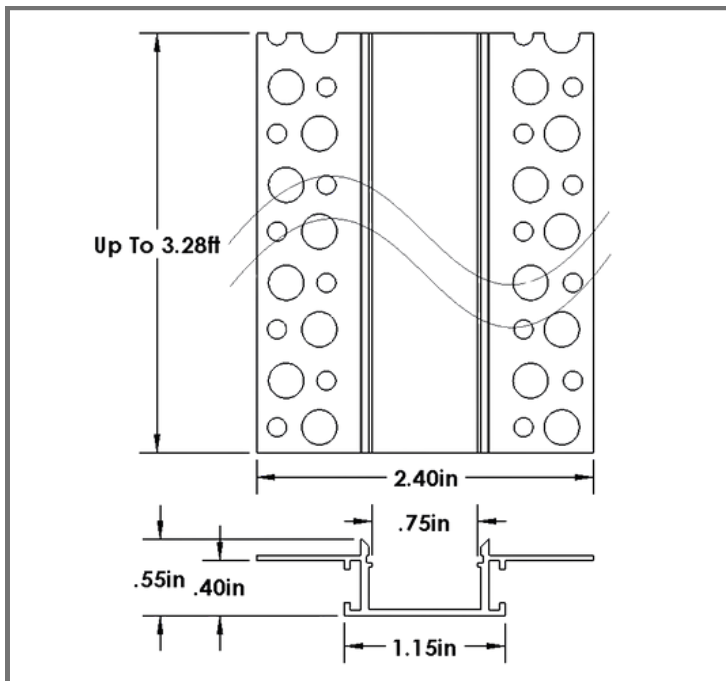

Dimensions:	
Width	2.40"
Length	39.37" (1M)
Height	0.55"
Bendable	No

Compatible With:	
8587	Bendable In-Wall Aluminum (1M)
8589-B	Bendable Frosted Lens
Recommended Flexible LED Strips	12V Ultra Bright 99LED/M
	12V or 24V Mega Bright 120LED/M
	24V High Bright 144 LED/M
	12V or 24V COB

Compatible Tiger Paw Connectors:	
8464	iDea Series 4-Screw
3849	Super Clip
3612	Small White Screw Terminal
3613	Micro-Lock Push-In
3498	Flexible Strip Extender
4938	3.5mm Female Plug-In

inspired LED

Bendable In-Wall Aluminum (1M)

Dimensions:	
Width	2.40"
Length	39.37" (1M)
Height	0.55"
Bendable	Yes

Compatible With:	
8588	Straight In-Wall Aluminum (1M)
8589-B	Bendable Frosted Lens
Recommended Flexible LED Strips	12V Ultra Bright 99LED/M
	12V or 24V Mega Bright 120LED/M
	24V High Bright 144 LED/M
	12V or 24V COB

Dimensions:	
Width	0.92"
Length	Sold in 1M increments up to 60M
Height	0.20"
Bendable	Yes

Compatible With:	
8587	Bendable In-Wall Aluminum (1M)
8588	Straight In-Wall Aluminum (1M)
Recommended Flexible LED Strips	12V Ultra Bright 99LED/M
	12V or 24V Mega Bright 120LED/M
	24V High Bright 144 LED/M
	12V or 24V COB