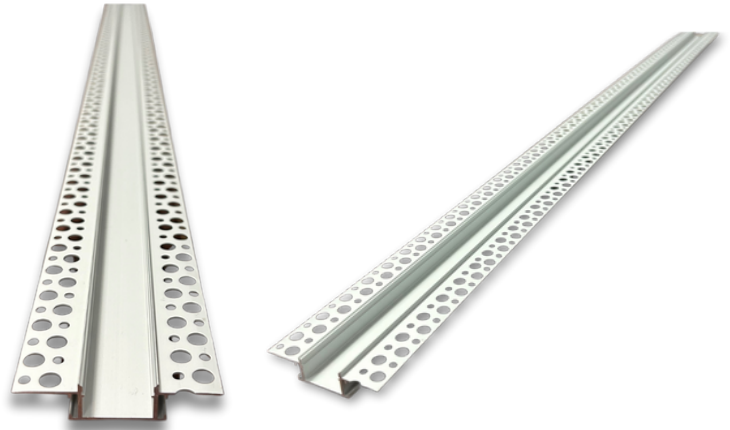

The new **In-Wall Aluminum** system by Inspired LED is crafted for mounting during drywall installation or for crafting custom fixtures. This innovative system enables builders and contractors to produce striking LED lighting embedded within the wall. With a soft-white diffused lens that eradicates hot spots, this in-wall system offers a consistently pure light source ideal for various commercial and residential uses.

Dimensions:	
Width	2.40"
Length	39.37" (1M)
Height	0.55"
Bendable	No

Compatible With:	
8587	Bendable In-Wall Aluminum (1M)
8589-B	Bendable Frosted Lens
Recommended Flexible LED Strips	12V Ultra Bright 99LED/M
	12V or 24V Mega Bright 120LED/M
	24V High Bright 144 LED/M
	12V or 24V COB

SKU: 8587

The **Bendable In-Wall Aluminum** system by Inspired LED is designed for installation within drywall or for creating custom fixtures. This cutting-edge system allows builders and contractors to create stunning LED lighting integrated into walls and easily navigate 90-degree turns. By combining this track with a soft-white diffused lens that eliminates hot spots, along with the straight aluminum components, the design options become limitless.

Dimensions:	
Width	2.40"
Length	39.37" (1M)
Height	0.55"
Bendable	Yes

Compatible With:	
8588	Straight In-Wall Aluminum (1M)
8589-B	Bendable Frosted Lens
Recommended Flexible LED Strips	12V Ultra Bright 99LED/M
	12V or 24V Mega Bright 120LED/M
	24V High Bright 144 LED/M
	12V or 24V COB