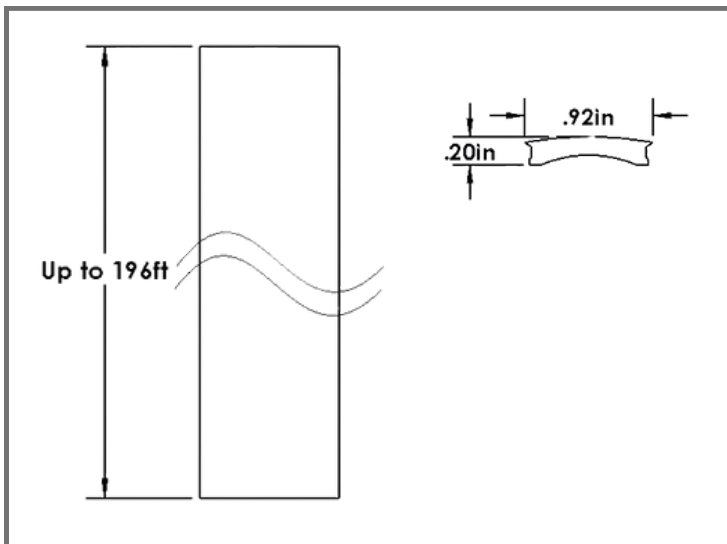

Dimensions:	
Width	2.40"
Length	39.37" (1M)
Height	0.55"
Bendable	No

Compatible With:	
8587	Bendable In-Wall Aluminum (1M)
8589-B	Bendable Frosted Lens
Recommended Flexible LED Strips	12V Ultra Bright 99LED/M
	12V or 24V Mega Bright 120LED/M
	24V High Bright 144 LED/M
	12V or 24V COB

SKU: 8587

The **Bendable In-Wall Aluminum** system by Inspired LED is designed for installation within drywall or for creating custom fixtures. This cutting-edge system allows builders and contractors to create stunning LED lighting integrated into walls and easily navigate 90-degree turns. By combining this track with a soft-white diffused lens that eliminates hot spots, along with the straight aluminum components, the design options become limitless.

Dimensions:	
Width	2.40"
Length	39.37" (1M)
Height	0.55"
Bendable	Yes

Compatible With:	
8588	Straight In-Wall Aluminum (1M)
8589-B	Bendable Frosted Lens
Recommended Flexible LED Strips	12V Ultra Bright 99LED/M
	12V or 24V Mega Bright 120LED/M
	24V High Bright 144 LED/M
	12V or 24V COB

Compatible Tiger Paw Connectors:	
8464	iDea Series 4-Screw
3849	Super Clip
3612	Small White Screw Terminal
3613	Micro-Lock Push-In
3498	Flexible Strip Extender
4938	3.5mm Female Plug-In

The **Bendable Frosted Lens**, when combined with the straight and bendable in-wall aluminum, offers a seamless lighting solution. Sold by the meter, this lens ensures a continuous beam of light across the entire system. Say goodbye to assembling multiple lenses and concerns about visible seams! The uniform and smooth light output from this lens results in a polished and neat installation. This cutting-edge product will simplify your installations with ease!