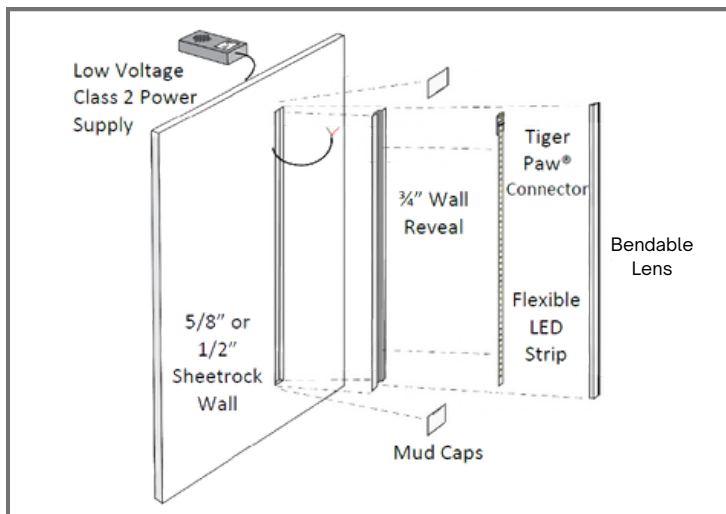

The new **In-Wall Aluminum** system by Inspired LED is crafted for mounting during drywall installation or for crafting custom fixtures. This innovative system enables builders and contractors to produce striking LED lighting embedded within the wall. With a soft-white diffused lens that eradicates hot spots, this in-wall system offers a consistently pure light source ideal for various commercial and residential uses.

Dimensions:	
Width	2.40"
Length	39.37" (1M)
Height	0.55"
Bendable	No

Compatible With:	
8587	Bendable In-Wall Aluminum (1M)
8589-B	Bendable Frosted Lens
Recommended Flexible LED Strips	12V Ultra Bright 99LED/M
	12V or 24V Mega Bright 120LED/M
	24V High Bright 144 LED/M
	12V or 24V COB

SKU: 8587

The **Bendable In-Wall Aluminum** system by Inspired LED is designed for installation within drywall or for creating custom fixtures. This cutting-edge system allows builders and contractors to create stunning LED lighting integrated into walls and easily navigate 90-degree turns. By combining this track with a soft-white diffused lens that eliminates hot spots, along with the straight aluminum components, the design options become limitless.

Dimensions:	
Width	2.40"
Length	39.37" (1M)
Height	0.55"
Bendable	Yes

Compatible With:	
8588	Straight In-Wall Aluminum (1M)
8589-B	Bendable Frosted Lens
Recommended Flexible LED Strips	12V Ultra Bright 99LED/M
	12V or 24V Mega Bright 120LED/M
	24V High Bright 144 LED/M
	12V or 24V COB