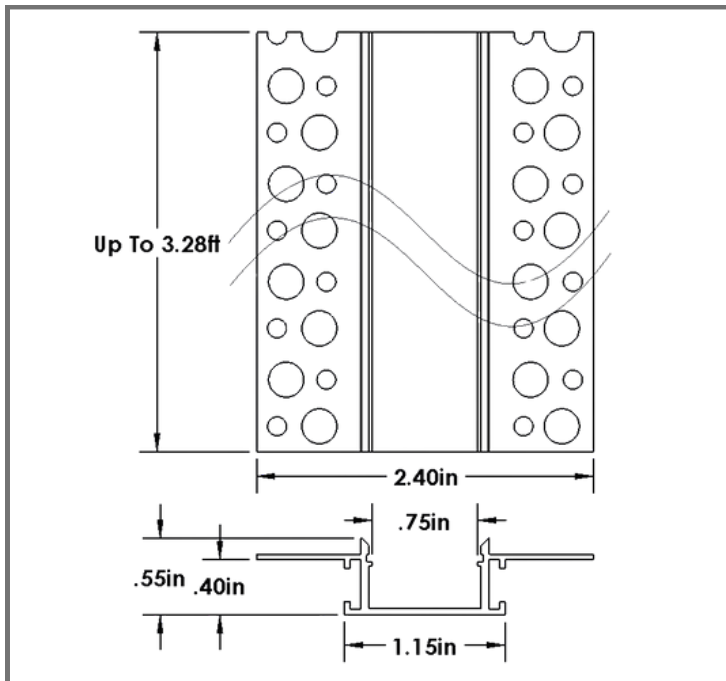

Dimensions:	
Width	2.40"
Length	39.37" (1M)
Height	0.55"
Bendable	No

Compatible With:	
8587	Bendable In-Wall Aluminum (1M)
8589-B	Bendable Frosted Lens
Recommended Flexible LED Strips	12V Ultra Bright 99LED/M
	12V or 24V Mega Bright 120LED/M
	24V High Bright 144 LED/M
	12V or 24V COB

Compatible Tiger Paw Connectors:	
8464	iDea Series 4-Screw
3849	Super Clip
3612	Small White Screw Terminal
3613	Micro-Lock Push-In
3498	Flexible Strip Extender
4938	3.5mm Female Plug-In

inspired LED

Bendable In-Wall Aluminum (1M)

Dimensions:	
Width	2.40"
Length	39.37" (1M)
Height	0.55"
Bendable	Yes

Compatible With:	
8588	Straight In-Wall Aluminum (1M)
8589-B	Bendable Frosted Lens
Recommended Flexible LED Strips	12V Ultra Bright 99LED/M
	12V or 24V Mega Bright 120LED/M
	24V High Bright 144 LED/M
	12V or 24V COB

Dimensions:	
Width	0.92"
Length	Sold in 1M increments up to 60M
Height	0.20"
Bendable	Yes

Compatible With:	
8587	Bendable In-Wall Aluminum (1M)
8588	Straight In-Wall Aluminum (1M)
Recommended Flexible LED Strips	12V Ultra Bright 99LED/M
	12V or 24V Mega Bright 120LED/M
	24V High Bright 144 LED/M
	12V or 24V COB