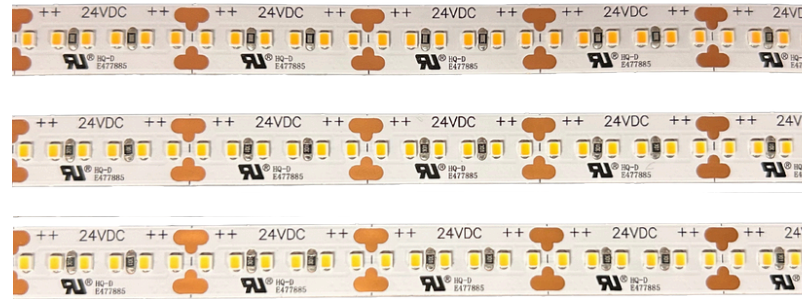

24V Centra Bright 300Ω | 72 LEDs/ft

Flexible LED Strips

Inspired LED

SKU: 24V-CB300-XXXXK-39FT

For the perfect mid-range light output...

Inspired LED's 24V Centra Bright 300ohm Mid-Range Efficiency LED Strips deliver powerful, uniform illumination with a density of 72 LEDs per foot. Emitting approximately 370 lumens per foot, this strip provides balanced output within our 24V product line, making it an ideal solution for fixture lighting and soffit applications. Designed for seamless, illumination, the tightly spaced LEDs ensure optimal light diffusion. Engineered for versatility, the Centra Bright strip is compatible with 4-Screw 10mm Connectors or can be configured with soldered cable leads for secure, customized installations.

<u>Specifications:</u>	Voltage	LED Density	Wattage	Lumunosity	Color Temp.	CRI
Warmer White	24V DC	72 LEDs/ft., 240 LEDs/M	3.75 W/ft	340 lm/ft	2700K	94
Neutral White	24V DC	72 LEDs/ft., 240 LEDs/M	3.75 W/ft	370 lm/ft	3500K	94
Pure White	24V DC	72 LEDs/ft., 240 LEDs/M	3.75 W/ft	400 lm/ft	4200K	94

<u>Dimensions:</u>	
Width	0.39" (10mm)
Length	<39ft (12M)
Height	0.04"
Cut Points	Every 0.97"
Diode Spacing	Every 0.14"

<u>Specifications:</u>	
Diode Size	2216
LEDs/Cut Point	6 LEDs
Resistor Value	300Ω
Installation	3M Adhesive Backing
Compatible Connectors	(8591-END) 4-Screw End, Wire to Flex (8591-LT) 4-Screw 90-Degree Corner, Flex to Flex (8591-MID) 4-Screw Mid-connector, Flex to Flex
Dimmable	<i>To be installed in accordance with NEC, using Class 2 24VDC power supply!</i>