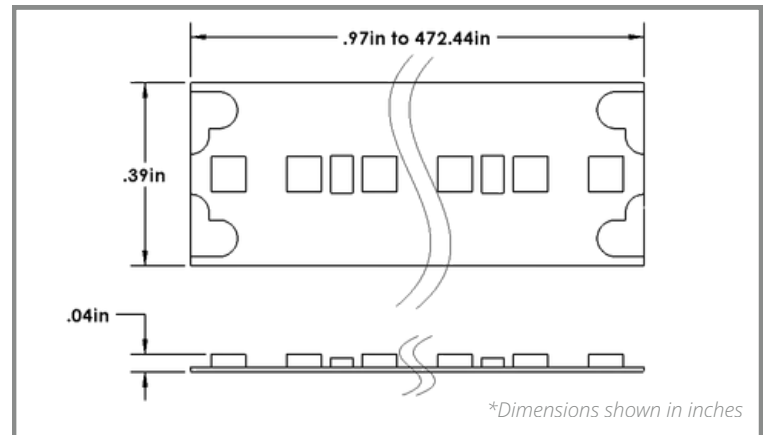

24V Centra Bright 300Ω | 72 LEDs/ft

Flexible LED Strips

Inspired LED

SKU: 24V-CB300-XXXXK-39FT

For the perfect mid-range light output...

Inspired LED's 24V Centra Bright 300ohm Mid-Range Efficiency LED Strips deliver powerful, uniform illumination with a density of 72 LEDs per foot. Emitting approximately 370 lumens per foot, this strip provides balanced output within our 24V product line, making it an ideal solution for fixture lighting and soffit applications. Designed for seamless, illumination, the tightly spaced LEDs ensure optimal light diffusion. Engineered for versatility, the Centra Bright strip is compatible with 4-Screw 10mm Connectors or can be configured with soldered cable leads for secure, customized installations.

<u>Specifications:</u>	Voltage	LED Density	Wattage	Lumunosity	Color Temp.	CRI
Warmer White	24V DC	72 LEDs/ft., 240 LEDs/M	3.75 W/ft	340 lm/ft	2700K	94
Neutral White	24V DC	72 LEDs/ft., 240 LEDs/M	3.75 W/ft	370 lm/ft	3500K	94
Pure White	24V DC	72 LEDs/ft., 240 LEDs/M	3.75 W/ft	400 lm/ft	4200K	94

<u>Dimensions:</u>	
Width	0.39" (10mm)
Length	<39ft (12M)
Height	0.04"
Cut Points	Every 0.97"
Diode Spacing	Every 0.14"

<u>Specifications:</u>	
Diode Size	2216
LEDs/Cut Point	6 LEDs
Resistor Value	300Ω
Installation	3M Adhesive Backing
Compatible Connectors	(8591-END) 4-Screw End, Wire to Flex (8591-LT) 4-Screw 90-Degree Corner, Flex to Flex (8591-MID) 4-Screw Mid-connector, Flex to Flex
Dimmable	<i>To be installed in accordance with NEC, using Class 2 24VDC power supply!</i>