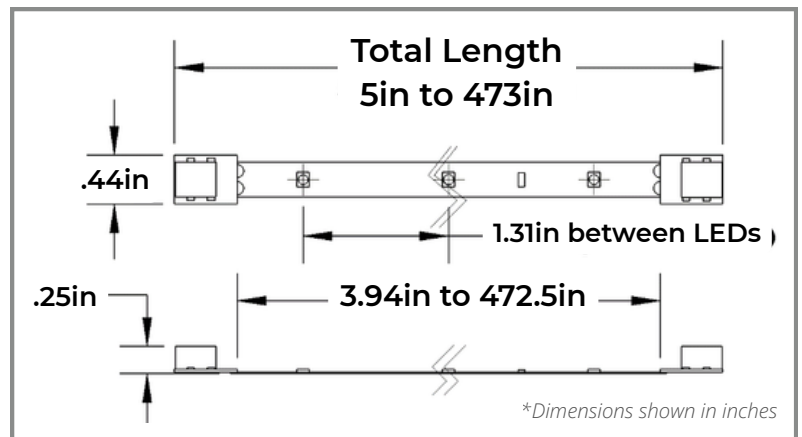

12V Normal Bright | 9 LEDs/ft

Flexible LED Strips

Inspired LED

SKU: 12V-NB-XX-12M

For accent lighting applications

Inspired LED's 12V Normal Bright Flexible LED Strips are an ideal solution for accenting above cabinets, providing an ambient glow around cove ceilings, beneath toe kicks or shelving. Available in custom lengths or 12 meter reels, these unique strips can easily be cut and terminated with solderless end connectors for quick DIY installation. Energy efficient, long lasting, and dimmable with compatible systems, Inspired LED flex strips are the perfect option for any lighting application!

SKU	Product	Voltage	LED Density	Wattage	Lumens	Kelvin Temp.	CRI
12V-NB-WW-12M	Normal Bright Warm White	12V DC	9 LEDs/ft., 30 LEDs/M	0.75 W/ft	65 lm/ft	3000K	92
12V-NB-PW-12M	Normal Bright Pure White	12V DC	9 LEDs/ft., 30 LEDs/M	0.75 W/ft	70 lm/ft	4200K	94
12V-NB-CW-12M	Normal Bright Cool White	12V DC	9 LEDs/ft., 30 LEDs/M	0.75 W/ft	75 lm/ft	6000K	92

Dimensions:	
Width	0.315" (8mm)
Length	<39ft (12M)
Height	0.04"
Cut Points	Every 3.94"
Diode Spacing	Every 1.31"

Specifications:	
Diode Size	2835
LEDs/Cut Point	3 LEDs
Resistor Value	180Ω
Installation	3M Adhesive Backing
Dimmable	<i>To be installed in accordance with NEC, using Class 2 12VDC power supply!</i>