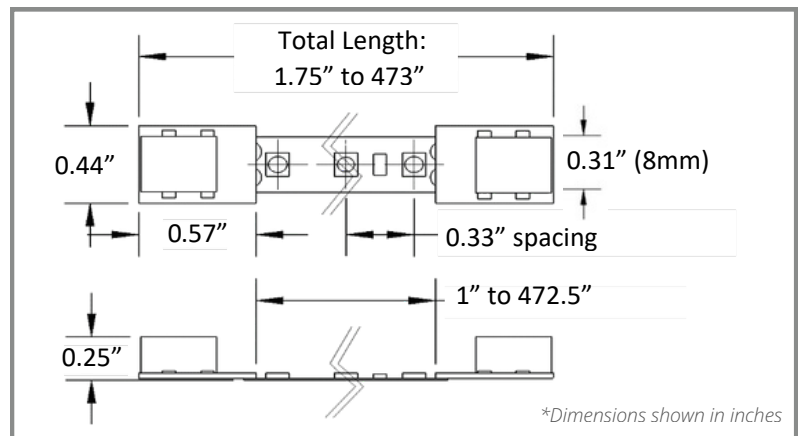

Dimensions:	
Width	0.315" (8mm)
Length	<39ft (12M)
Height	0.04"
Cut Points	Every 1"
Diode Spacing	Every 0.33"

Specifications:	
Diode Size	2835
LEDs/Cut Point	3 LEDs
Resistor Value	180Ω
Installation	3M Adhesive Backing
Dimmable	<i>To be installed in accordance with NEC, using Class 2 12VDC power supply!</i>