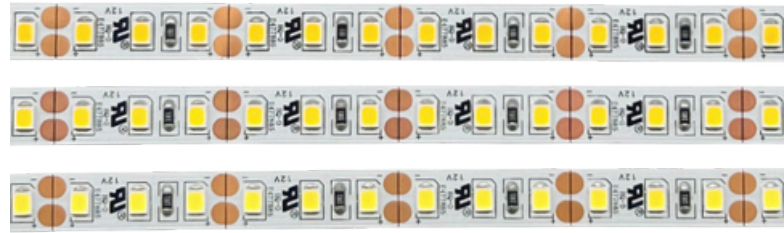

# 12V Mega Bright | 36 LEDs/ft

### *For applications where too much light is just right*

Inspired LED's 12V Mega Bright Flexible LED Strips are built for maximum output in applications where high-intensity lighting is essential. Designed for garages, workshops, and other task-heavy environments, these strips deliver powerful, consistent illumination with excellent dimming performance when paired with compatible systems. Engineered for efficiency and long-term reliability, Mega Bright strips are a dependable solution for projects that demand serious light output.

SKU	Product	Voltage	LED Density	Wattage	Lumens	Kelvin Temp.	CRI
12V-MB-WW-12M	Mega Bright Warm White	12V DC	36 LEDs/ft., 120 LEDs/M	3 W/ft	260 lm/ft	3000K	92
12V-MB-PW-12M	Mega Bright Pure White	12V DC	36 LEDs/ft., 120 LEDs/M	3 W/ft	275 lm/ft	4200K	93
12V-MB-CW-12M	Mega Bright Cool White	12V DC	36 LEDs/ft., 120 LEDs/M	3 W/ft	280 lm/ft	6000K	92

Dimensions:	
Width	0.315" (8mm)
Length	<39ft (12M)
Height	0.04"
Cut Points	Every 1"
Diode Spacing	Every 0.33"

Specifications:	
Diode Size	2835
LEDs/Cut Point	3 LEDs
Resistor Value	180Ω
Installation	3M Adhesive Backing
Dimmable	<i>To be installed in accordance with NEC, using Class 2 12VDC power supply!</i>